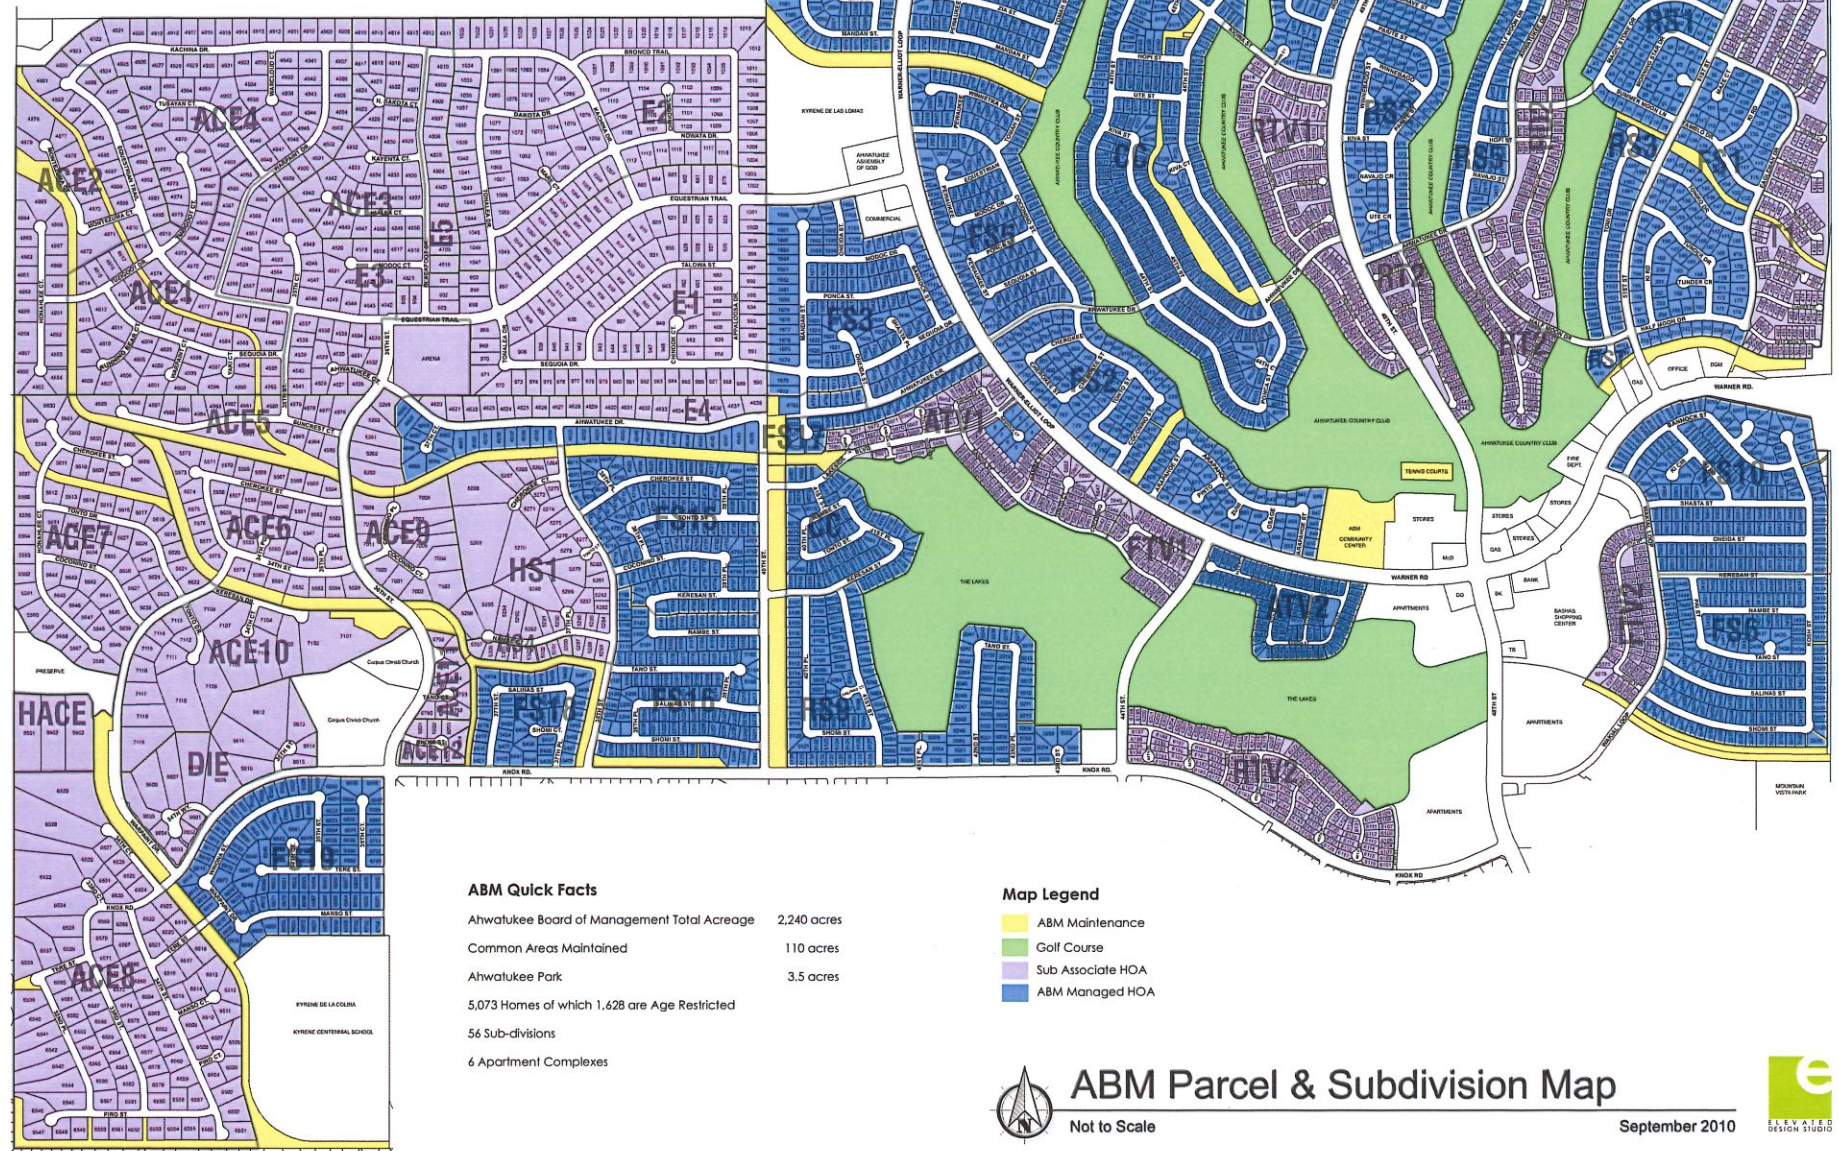

**ABM Quick Facts**

Ahwatukee Board of Management Total Acreage	2,240 acres
Common Areas Maintained	110 acres
Ahwatukee Park	3.5 acres
5,073 Homes of which 1,628 are Age Restricted	
56 Sub-divisions	
6 Apartment Complexes	

**Map Legend**

	ABM Maintenance
	Golf Course
	Sub Associate HOA
	ABM Managed HOA